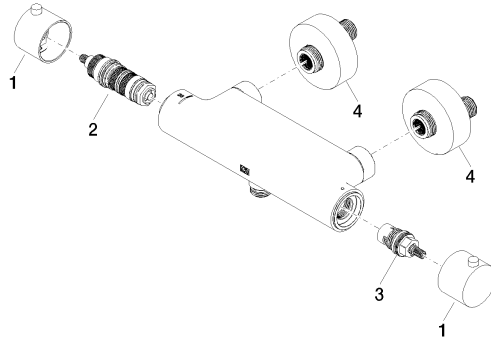

Shower thermostat for wall mounting - Chrome

34 442 832

Parts for other
finishes can be found
here: [Soft Black](#)

Spare parts list

No.	Item Number	Name	Quantity used	Delivery time
1	90 20 83 007 00-00	handle	1	2
2	90 15 05 083 00 90	cartridge	1	2
3	90 90 03 176 00 90	diverter	1	2
4	90 27 83 030 00-00	connection	1	2