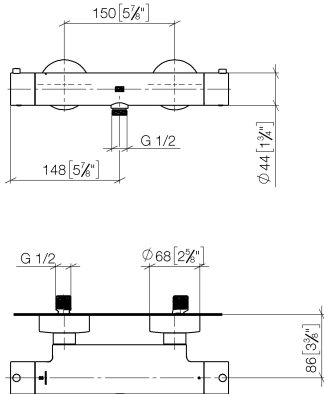

## Shower thermostat for wall mounting - Chrome

---

34 442 832

- slide-on rosettes Ø 70 mm
- gauge 150 mm - 13 mm
- 1/2" shower outlet
- with volume control

 Chrome

34 442 832-00

 Soft Black

34 442 832-69

## Shower thermostat for wall mounting - Chrome

34 442 832

mm [inches]

### Flow rate chart

### Spare parts list

No.	Item Number	Name	Quantity used	Delivery time
1	90 20 83 007 00-00	handle	1	2
2	90 15 05 083 00 90	cartridge	1	2
3	90 90 03 176 00 90	diverter	1	2
4	90 27 83 030 00-00	connection	1	2