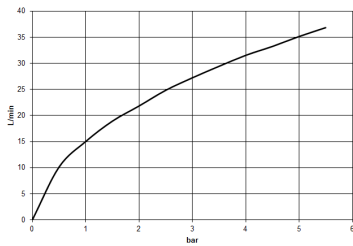

## Shower thermostat for wall mounting - Chrome

---

34 442 832

- slide-on rosettes Ø 70 mm
- gauge 150 mm - 13 mm
- 1/2" shower outlet
- with volume control

 Chrome

34 442 832-00

 Soft Black

34 442 832-69

## Shower thermostat for wall mounting - Chrome

34 442 832

mm [inches]

### Flow rate chart